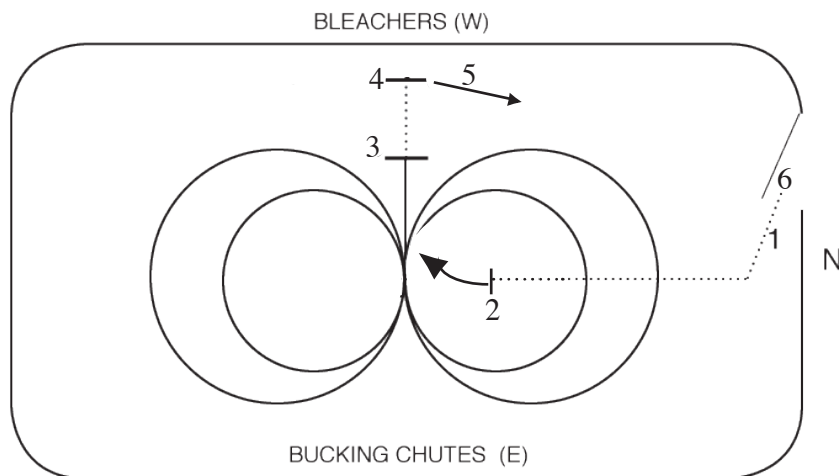

MISS BUCKAROO QUEEN PATTERN - AGES 10-13

- 1 - Walk to point 2
- 2 - Lope to Point 3
- 3 - Stop and Back to Point 4
- 4 - 2 figure 8's: Small figure 8 slow, then larger figure 8 faster
- 5 - Stop and Settle for 10 seconds
- 6 - Walk to the judge, answer horsemanship questions
- 7 - Presentation ride around arena
- 8 - Exit Arena

JUNIOR MISS BUCKAROO QUEEN PATTERN - AGES 6-9 LITTLE MISS BUCKAROO QUEEN PATTERN - AGES 2-5

- 1 - Walk to point 2
- 2 - Begin small figure 8 at slow pace, then second figure 8 at faster pace
- 3 - Stop and Settle
- 4 - Walk to the judge and answer horsemanship questions
- 5 - Queen wave to gate
- 6 - Exit Arena