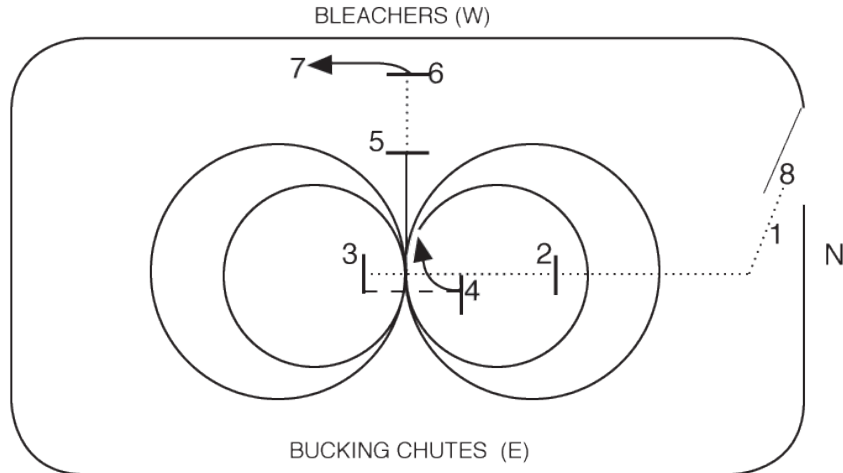

MISS BUCKAROO QUEEN PATTERN - AGES 10-13

- 1 - Walk to point 2
- 2 - Lope to Point 3
- 3 - Stop and Back to Point 4
- 4 - 2 figure 8's: Small figure 8 slow, then larger figure 8 faster
- 5 - Stop and Settle for 10 seconds
- 6 - Walk to the judge, answer horsemanship questions
- 7 - Presentation ride around arena
- 8 - Exit Arena

JUNIOR MISS BUCKAROO QUEEN PATTERN - AGES 6-9 LITTLE MISS BUCKAROO QUEEN PATTERN - AGES 2-5

- 1 - Walk to point 2
- 2 - Begin small figure 8 at slow pace, then second figure 8 at faster pace
- 3 - Stop and Settle
- 4 - Walk to the judge and answer horsemanship questions
- 5 - Queen wave to gate
- 6 - Exit Arena